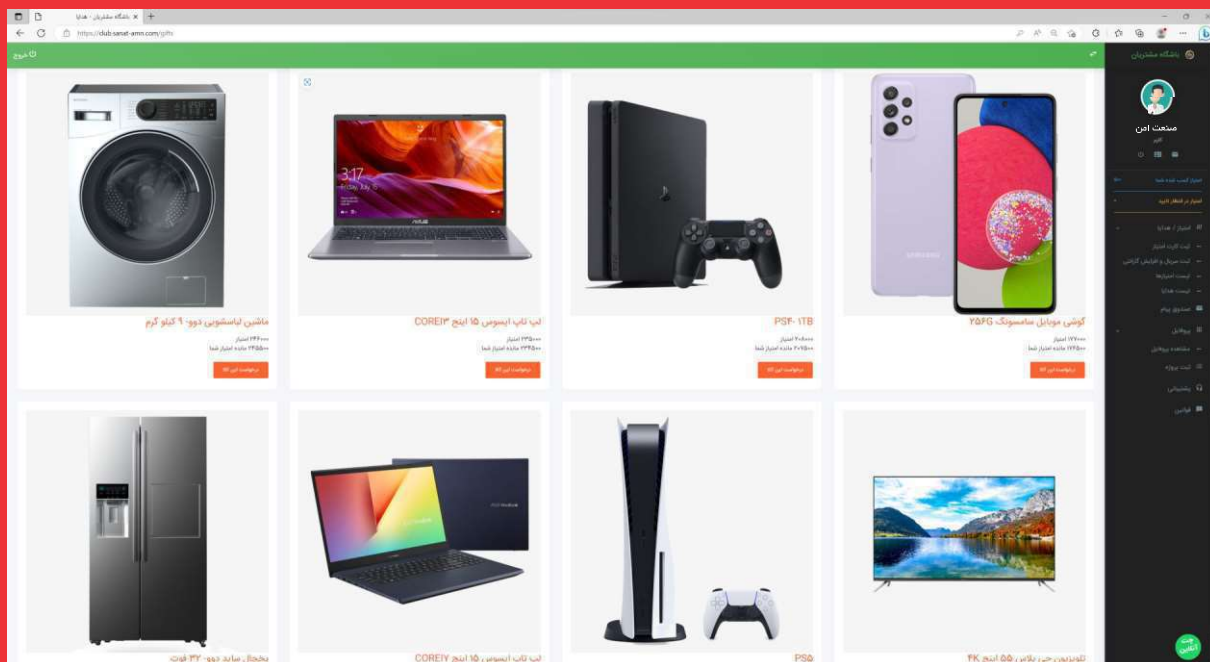

WWW.SANAT-AMN.COM

الکترونیك صنعت امن

SANAT AMN ELECTRONIC

با خرید و ثبت کد با تگه مت...ترین
صنعت امن از هدایای ویژه بهره مند شوید