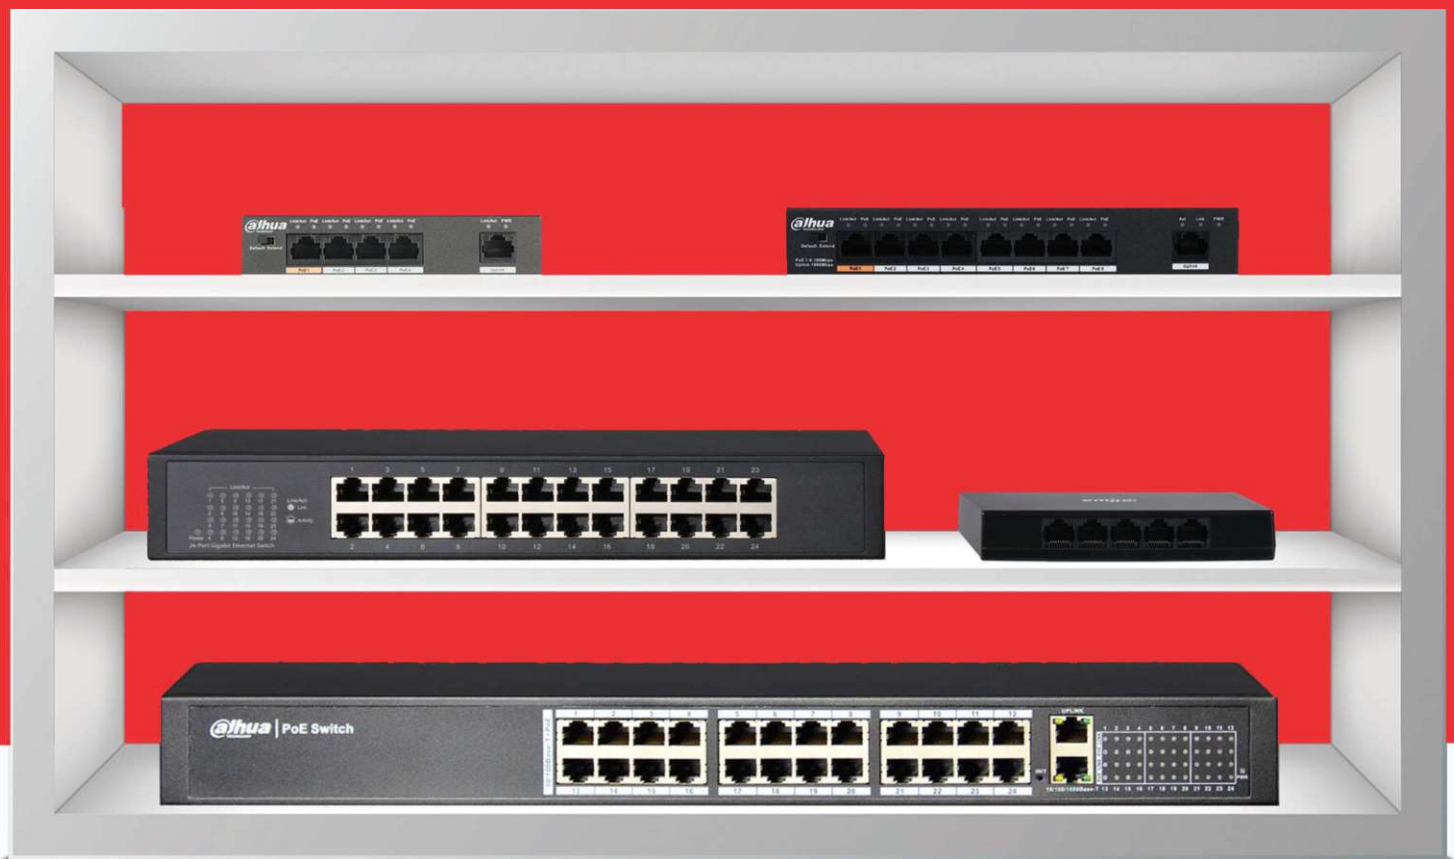

NETWORK SWITCH

PRODUCT PRICE LIST

با خرید محصولات صنعت امن
از باشگاه مشتریان صنعت امن
هدیه دریافت نمایید

NETWORK SWITCH

تصویر	مدل	مشخصات	قیمت
	DH-PFS3006-4ET-36	6-Port Fast Ethernet Switch with 4-Port PoE > Support four 10/100m PoE power supply ports, and two 10/100M uplink ports - > Support 802.3af and 802.3at standards > Operating Temperature: -10°C to +55°C > Support 250 m long distance PoE transmission > Support PoE watchdog	۳,۲۱۰,۰۰۰ + ۱۰٪ ارزش افزوده
	DH-PFS3006-4ET-60	6-Port 10/100Mbps Unmanaged Desktop Switch with 4 PoE Ports > Layer two commercial switch > Supports IEEE802.3, IEEE802.3u, IEEE802.3ab and IEEE802.3x standards > MDI/MDIX self-adaptation > RJ-45 port supports 10/100 Mbps self-adaptation, and conforms to 802.3at, and 802.3af power supply standards > Port 1 supports Hi-PoE 60W power supply > 250 m PoE power supply > Wall mounting and mechanical anti-theft > 53V DC power supply > Supports PoE watchdog	۳,۵۴۰,۰۰۰ + ۱۰٪ ارزش افزوده
	DH-PFS3010-8ET-65	10-Port Fast Ethernet Switch with 8-Port PoE > Support eight 10/100M PoE power supply ports, and two 10/100M uplink ports > Support 802.3af and 802.3at standards > Operating Temperature: -10°C to +55°C > Support 250 m long distance PoE transmission > Support PoE watchdog	۴,۹۸۰,۰۰۰ + ۱۰٪ ارزش افزوده
 PoE2.0	DH-PFS3010-8ET-96	10-Port Unmanaged Desktop Switch with 8-Port PoE > Intelligent PoE > 8-pin assignment PoE power supply > Long distance PoE > PoE watchdog > Wide working temperature	۷,۶۵۰,۰۰۰ + ۱۰٪ ارزش افزوده
	DH-PFS3218-16ET-135	16-port 100 Mbps + 2-port Gigabit PoE Switch > Intelligent PoE > PD Alive(PoE Watchdog) > Long Distance PoE Transmission > Smooth Transmission > Wide Working Temperature: -10 to 55°C (14°F to 131°F) > Port Isolation	۱۸,۵۵۰,۰۰۰ + ۱۰٪ ارزش افزوده
 PoE2.0	DH-PFS4218-16ET-240	16-port 100 Mbps + 2-port Gigabit Managed PoE Switch > Intelligent PoE > Red port supports 90W IEEE802.3bt > Web management with friendly interface and easy operation > 250 m long distance PoE transmission > PoE watchdog > Plug and play	۲۳,۲۲۰,۰۰۰ + ۱۰٪ ارزش افزوده
	DH-PFS3226-24ET-240	24-port 100 Mbps + 2-port Gigabit PoE Switch > Intelligent PoE > PD Alive(PoE Watchdog) > Long Distance PoE Transmission > Smooth Transmission > Wide Working Temperature: -10 to 55°C (14°F to 131°F) > Port Isolation	۲۶,۱۶۰,۰۰۰ + ۱۰٪ ارزش افزوده